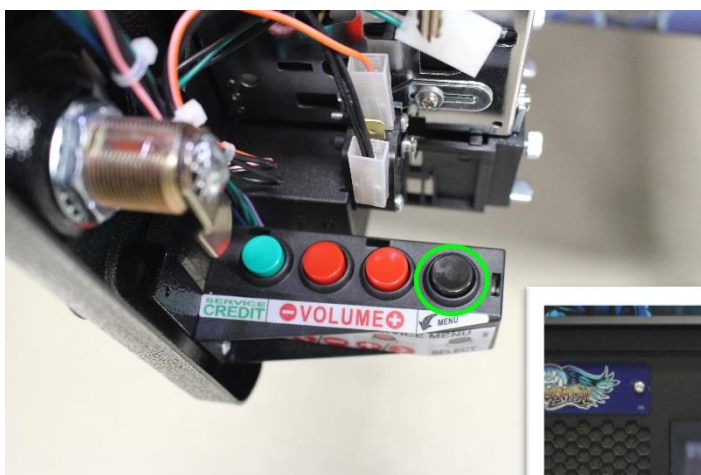

How to:

Reset High Scores on Stern Pinball

1. Unlock and open coin door in front of machine.

2. Locate 'Menu' button and push to enter 'Service Menu'. Press 'Menu' button once more to enter 'Standard Adjustments Menu'.

How to:

Reset High Scores on Stern Pinball

3. Press the Volume + button to scroll to 'Adjustments'.

4. Press 'Menu' Button to select 'Adjustments'.

5. Press 'Menu' Button again to select 'SPI'.

How to:

Reset High Scores on Stern Pinball

6. Use the Volume + button to scroll through until you see the standard adjustment for 'Grand Champion Score'.

7. Press 'Menu' button to enter setting. Use Volume +/- to adjust score. Press 'Service/Credit' button to exit setting.

8. Using the Volume +/- navigate to next High Score and repeat step #7.

How to:

Reset High Scores on Stern Pinball

9. Once all High Scores are set to desired levels, simply press the 'Service/Credit' button until you exit the Service Menu.