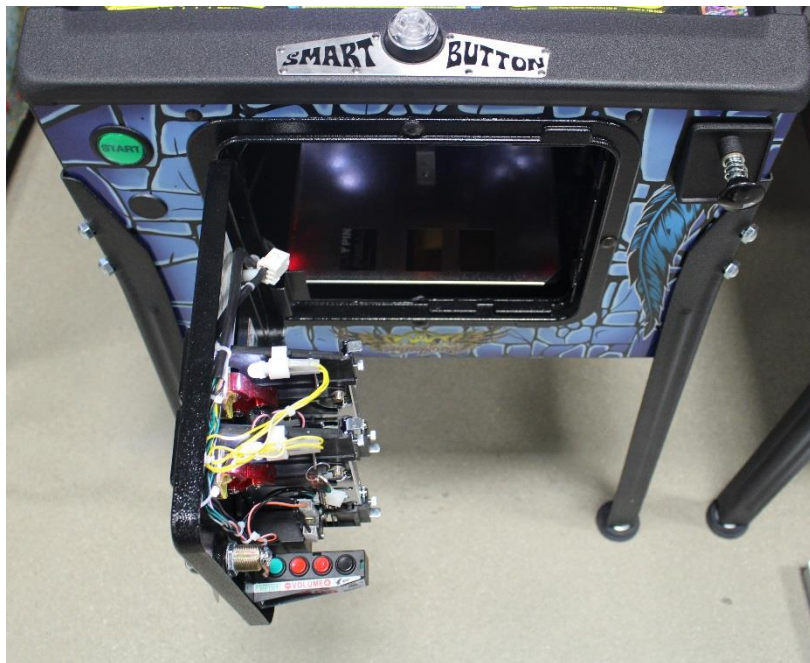

How to:

Reset High Scores on Stern Pinball

1. Unlock and open coin door in front of machine.

2. Locate 'Menu' button and push to enter 'Service Menu'. Press 'Menu' button once more to enter 'Standard Adjustments Menu'.

How to:

Reset High Scores on Stern Pinball

3. Press the Volume + button to scroll to 'Adjustments'.

4. Press 'Menu' Button to select 'Adjustments'.

5. Press 'Menu' Button again to select 'SPI'.

How to:

Reset High Scores on Stern Pinball

6. Use the Volume + button to scroll through until you see the standard adjustment for 'Grand Champion Score'.

7. Press 'Menu' button to enter setting. Use Volume +/- to adjust score. Press 'Service/Credit' button to exit setting.

8. Using the Volume +/- navigate to next High Score and repeat step #7.

How to:

Reset High Scores on Stern Pinball

9. Once all High Scores are set to desired levels, simply press the 'Service/Credit' button until you exit the Service Menu.