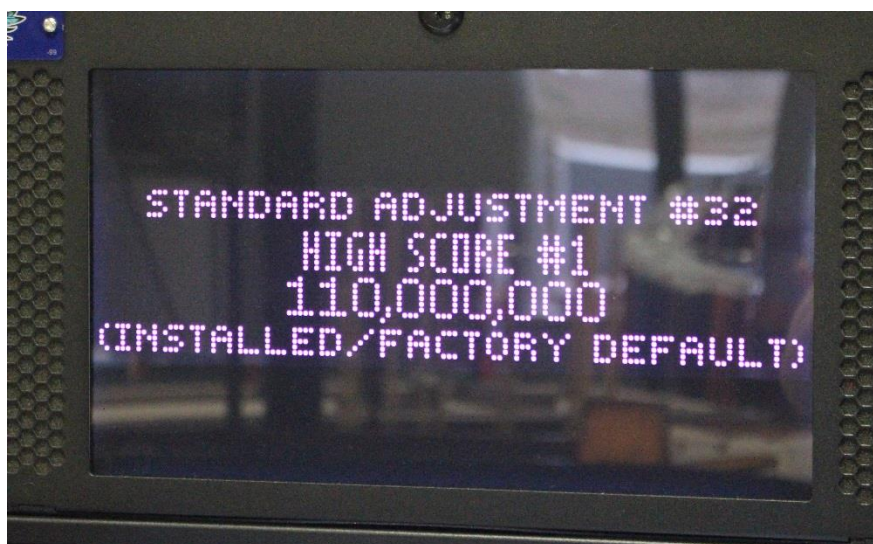

7. Press 'Menu' button to enter setting. Use Volume +/- to adjust score. Press 'Service/Credit' button to exit setting.

8. Using the Volume +/- navigate to next High Score and repeat step #7.