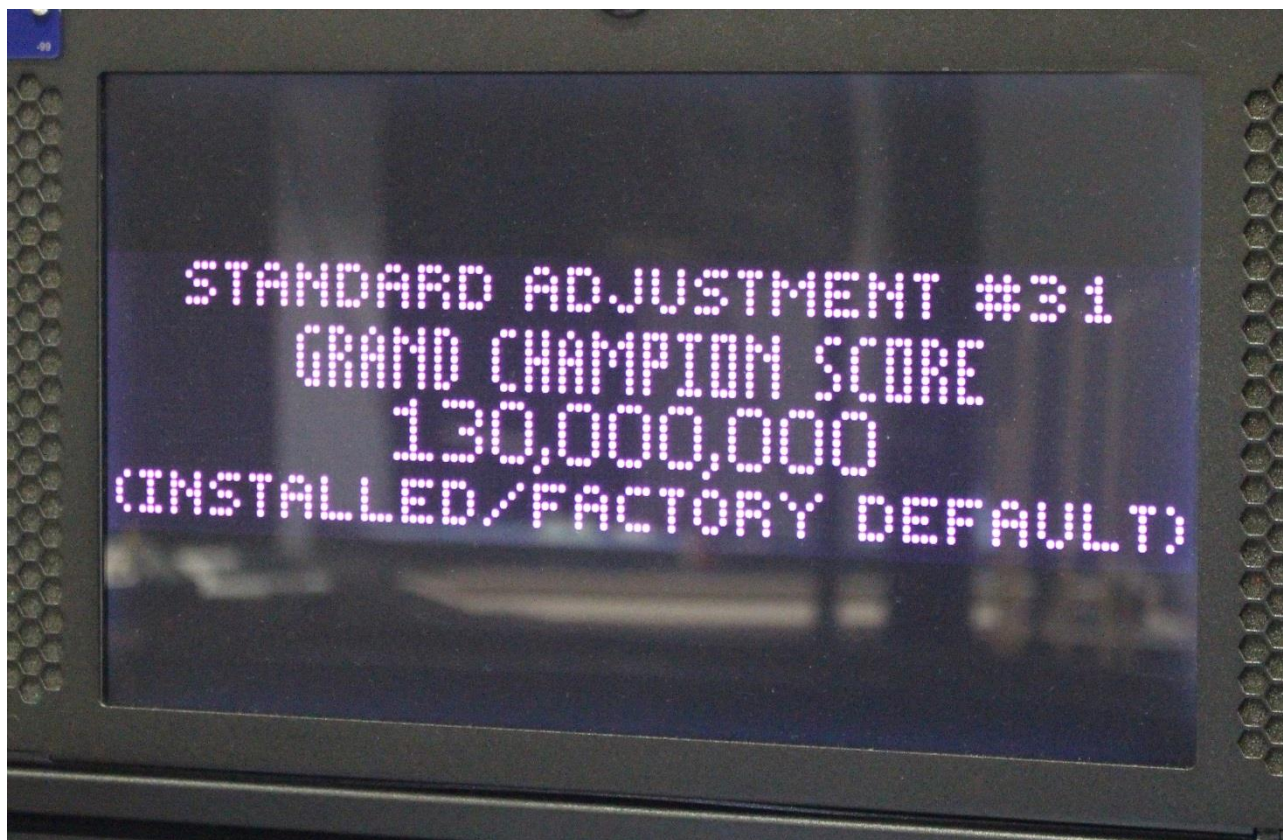

How to:

Reset High Scores on Stern Pinball

1. Unlock and open coin door in front of machine.

2. Locate 'Menu' button and push to enter 'Service Menu'. Press 'Menu' button once more to enter 'Standard Adjustments Menu'.

How to:

Reset High Scores on Stern Pinball

3. Press the Volume + button to scroll to 'Adjustments'.

4. Press 'Menu' Button to select 'Adjustments'.

5. Press 'Menu' Button again to select 'SPI'.

How to:

Reset High Scores on Stern Pinball

6. Use the Volume + button to scroll through until you see the standard adjustment for 'Grand Champion Score'.

7. Press 'Menu' button to enter setting. Use Volume +/- to adjust score. Press 'Service/Credit' button to exit setting.